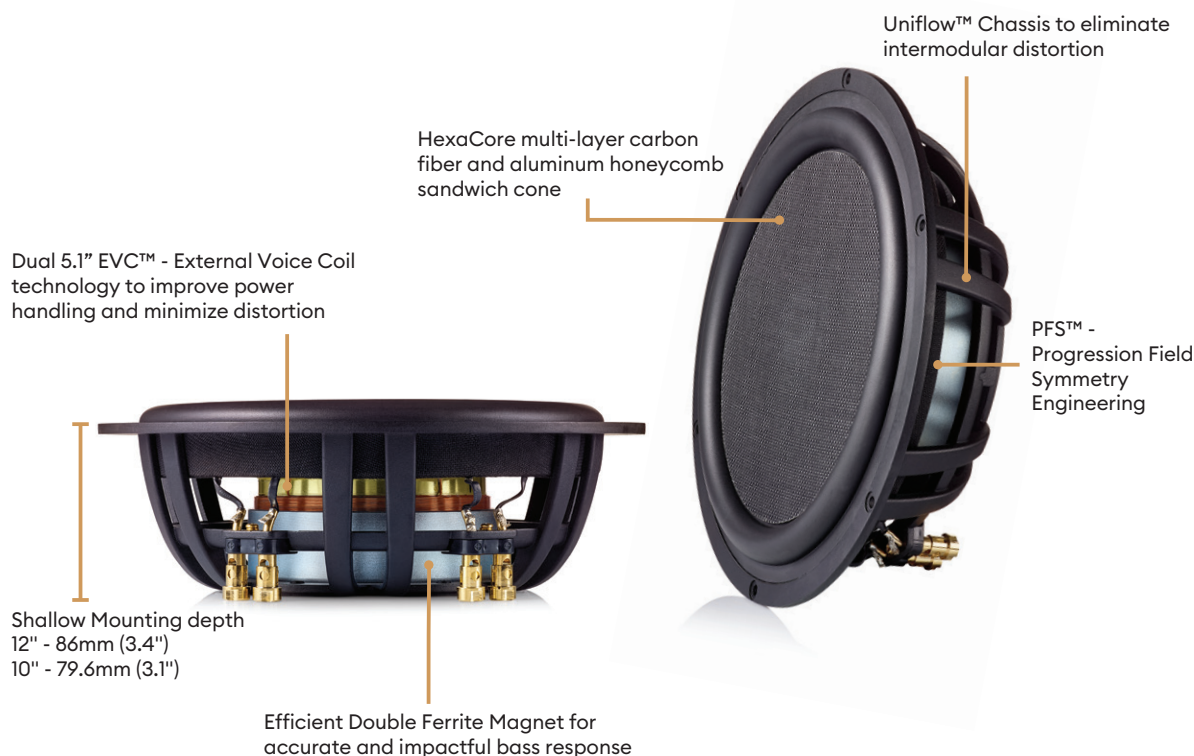

REFERENCE

Ultimo PowerSlim Subwoofer Series

The Ultimo PowerSlim subwoofers are the best solution for vehicles that are limited on space. These exceedingly slim subwoofers utilize a huge 5.1-inch voice coil and Morel's innovative EVC™ motor topology with a powerful double ferrite magnetic system to produce accurate, commanding bass. The compact chassis built with Uniflow™ design allow the PowerSlim to fit in even the most space-restrictive automotive environments without sacrificing the ability to perform at the highest level to satisfy the most critical enthusiast.

Key advantages

- Optimized to work in enclosure volumes nearly half the size of traditional subwoofers
- Exceptional shallow mounting depth
- Class leading power handling
- Engineered to be extremely musical and dynamic
- Klippel and FEA optimized

Specifications	Size & Configuration	Impedance	Min/Max Power Handling (WRMS)	Mounting Depth
Ultimo PowerSlim PS104D	10" (263mm)	4Ω+4Ω	350 / 700	3.1" (80.1mm)
Ultimo PowerSlim PS124D	12" (305mm)	4Ω+4Ω	350 / 700	3.4" (86mm)

Recommended (Vented) Ported Enclosure	Volume Net	Port	Tune To
PS104D	0.8 cuft 22.7 L	W 7" x H 1.8" x L 30" W 177.8mm x H 45.7mm x L 762mm	26 Hz
PS124D	1.4 cuft 39.36 L	W 5" x H 1.4" x L 35" W 127mm x H 35.6mm x L 889mm	24 Hz