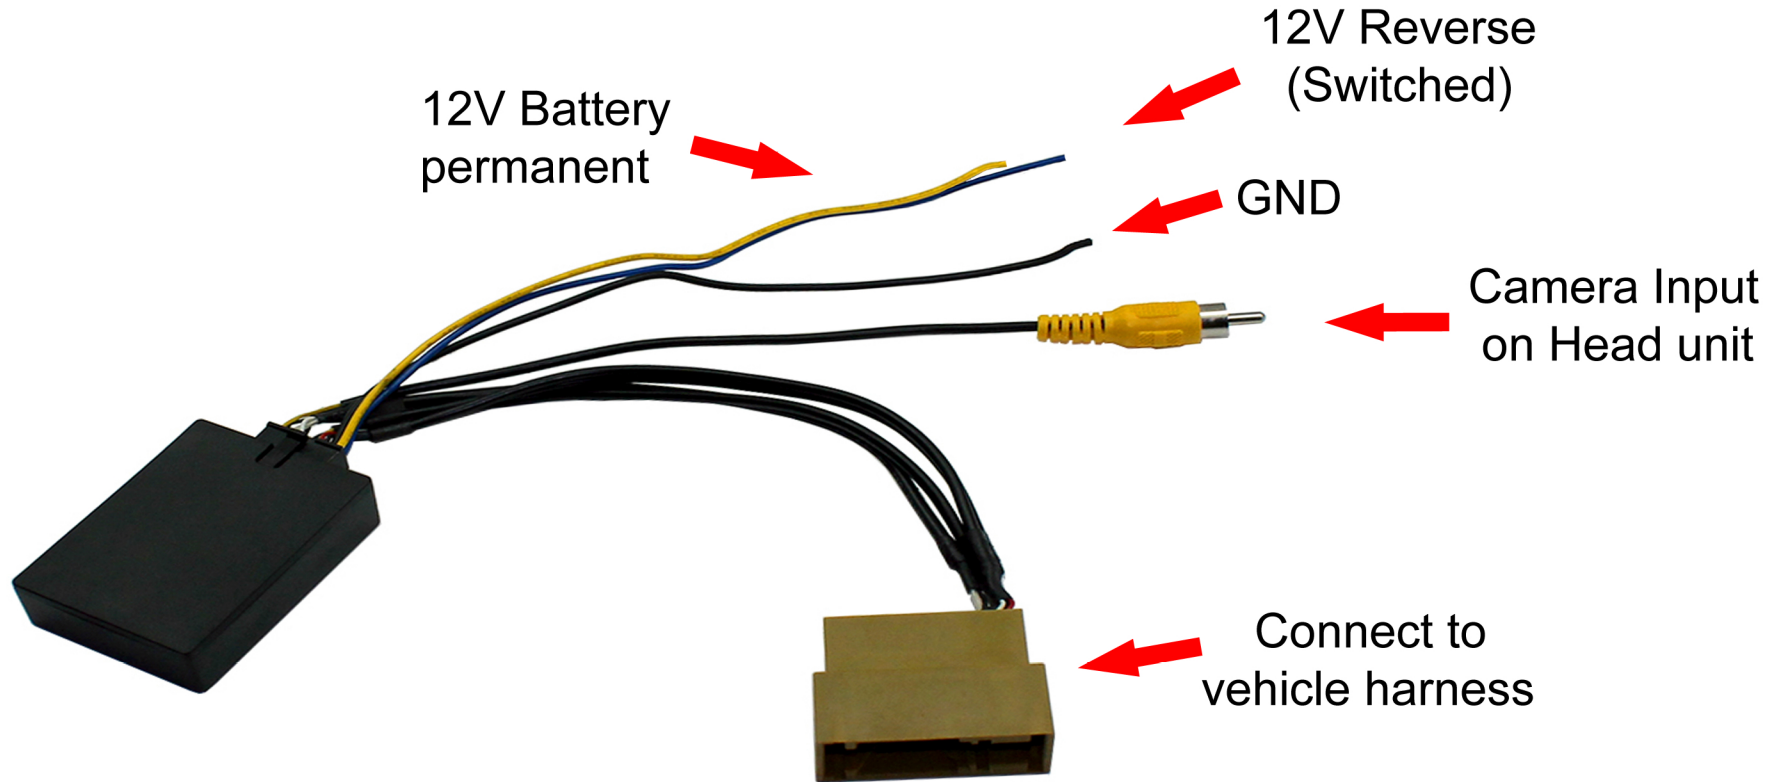

CAM-VW2-RT

OEM Reverse Camera Retention

Blue Wire - Connect to Reversing light power

Yellow wire - Connects to ACC+ (Battery permanent)

Black wire - Connect to GND

Yellow RCA Connector - Connect to aftermarket head unit.(Camera Input)