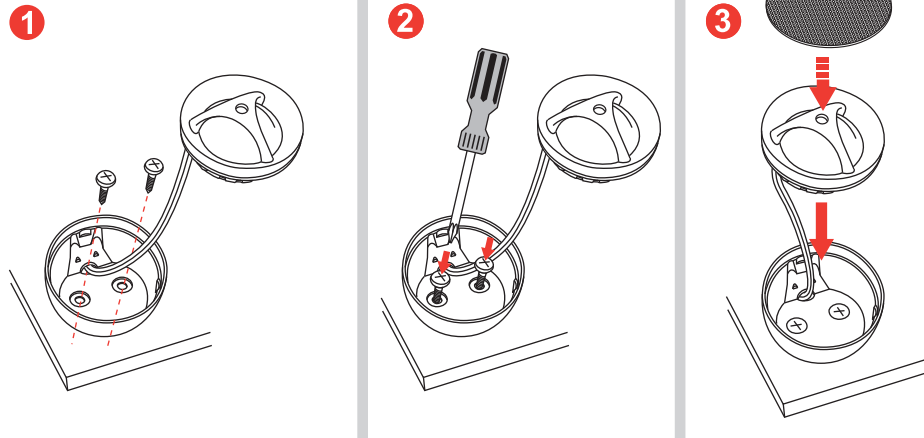

Flush mounting for 50 mm (1.96") cutout

Surface mounting option 2

Specifications

2-Way System		Maximo Ultra 5 1/4"	Maximo Ultra 6 1/2"
Nominal Impedance		4 ohm	4 ohm
Power Handling		80W	90W
Max. Transient Power Handling		160W	180W
Sensitivity (2.83V/1M)		89dB	90.5dB
Frequency Response		50-20,000 Hz	50-20,000 Hz
Voice Coil Diameter	Woofer:	25mm(1")	25mm(1")
	Tweeter:	25mm(1")	25mm(1")
Voice Coil Wire		Copper	Copper
Magnet System	Woofer:	High grade ferrite magnet	High grade ferrite magnet
	Tweeter:	Neodymium	Neodymium
Mounting Depth		56mm (2.2")	63mm (2.5")

more!
maximo ultra
 Car Audio Component Speaker System

502 6.5 2 Way / 502 5.25 2 Way

Content - Tweeter

Content - Woofer

Crossover Connection

Surface mounting