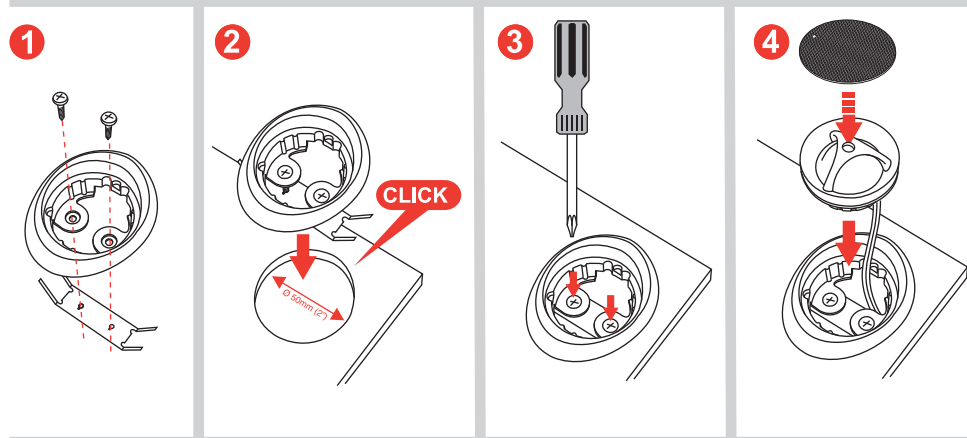

Flush mounting for 50 mm (1.96") cutout

Surface mounting option 2

Specifications

2-Way System		Maximo Ultra 5 1/4"	Maximo Ultra 6 1/2"
Nominal Impedance		4 ohm	4 ohm
Power Handling		80W	90W
Max. Transient Power Handling		160W	180W
Sensitivity (2.83V/1M)		89dB	90.5dB
Frequency Response		50-20,000 Hz	50-20,000 Hz
Voice Coil Diameter	Woofer:	25mm(1")	25mm(1")
	Tweeter:	25mm(1")	25mm(1")
Voice Coil Wire		Copper	Copper
Magnet System	Woofer:	High grade ferrite magnet	High grade ferrite magnet
	Tweeter:	Neodymium	Neodymium
Mounting Depth		56mm (2.2")	63mm (2.5")

more!
maximo ultra
 Car Audio Component Speaker System

502 6.5 2 Way / 502 5.25 2 Way

Content - Tweeter

Content - Woofer

Crossover Connection

Surface mounting